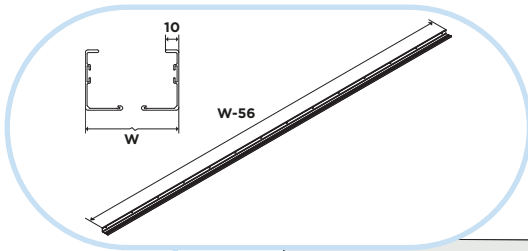

# ECOPHON HYGIENE PERFORMANCE™ CARE WALL A

2700x1200

**M610**

1 Ecophon Hygiene  
Performance Care Wall A

2. Connect Thinline profile

3. Connect Thinline corner

4. Installation screw,  
(select fastener according  
to wall material)

5. Connect Akusto Space bar, L=2550

Wooden plate

**c200-600mm**

Gypsum plate

**c200-400mm**

Concrete

**c200-600mm**

1