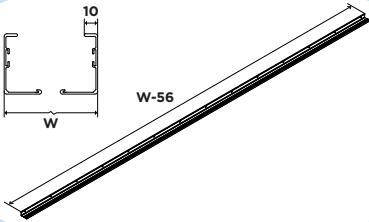

5. Connect Akusto Space bar, L=2550

Wooden plate

**c200-600mm**

Gypsum plate

**c200-400mm**

Concrete

**c200-600mm**

1

2

3

W-56

4