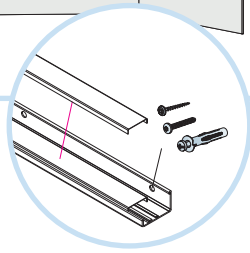

# ECOPHON HYGIENE PERFORMANCE™ CARE WALL A

2700x1200

**M610**

1 Ecophon Hygiene  
Performance Care Wall A

2. Connect Thinline profile

3. Connect Thinline corner

4. Installation screw,  
(select fastener according  
to wall material)

5. Connect Akusto Space bar, L=2550

Wooden plate

**c200-600mm**

Gypsum plate

**c200-400mm**

Concrete

**c200-600mm**

1