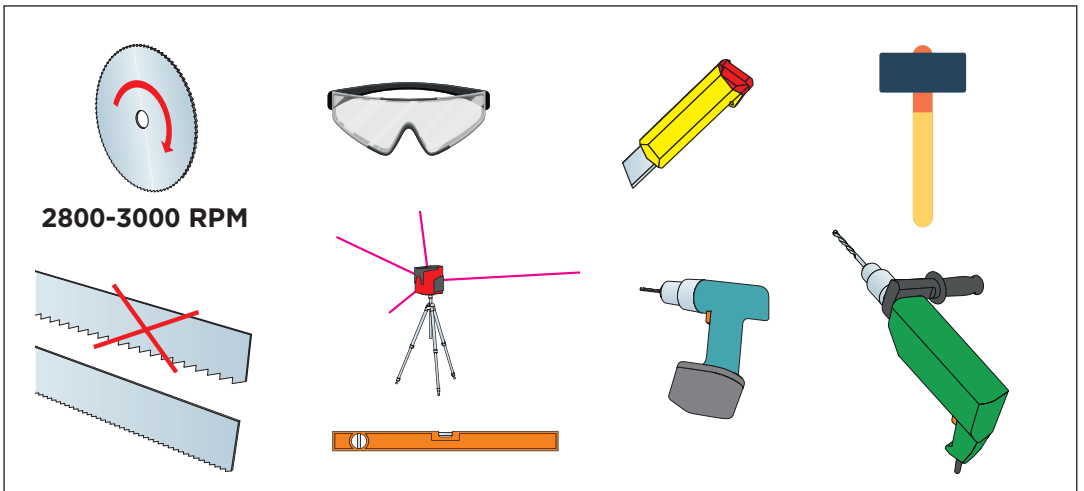

# ECOPHON HYGIENE PERFORMANCE™ CARE WALL A

2700x1200

**M610**

1 Ecophon Hygiene  
Performance Care Wall A

2. Connect Thinline profile

3. Connect Thinline corner

4. Installation screw,  
(select fastener according  
to wall material)

5. Connect Akusto Space bar, L=2550

Wooden plate

**c200-600mm**

Gypsum plate

**c200-400mm**

Concrete

**c200-600mm**

1