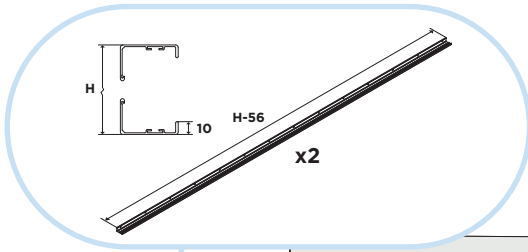

# ECOPHON HYGIENE PERFORMANCE™ CARE WALL A

2700x1200

**M610**

1 Ecophon Hygiene  
Performance Care Wall A

2. Connect Thinline profile

3. Connect Thinline corner

4. Installation screw,  
(select fastener according  
to wall material)

5. Connect Akusto Space bar, L=2550

Wooden plate

**c200-600mm**

Gypsum plate

**c200-400mm**

Concrete

**c200-600mm**

1