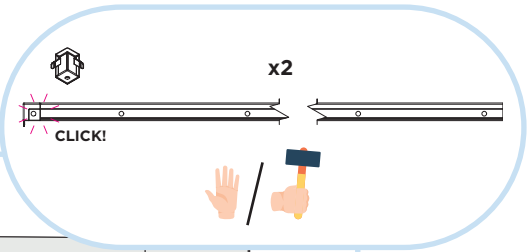

# ECOPHON HYGIENE PERFORMANCE™ CARE WALL A

2700x1200

**M610**

1 Ecophon Hygiene  
Performance Care Wall A

2. Connect Thinline profile

3. Connect Thinline corner

4. Installation screw,  
(select fastener according  
to wall material)

5. Connect Akusto Space bar, L=2550

Wooden plate

**c200-600mm**

Gypsum plate

**c200-400mm**

Concrete

**c200-600mm**

1