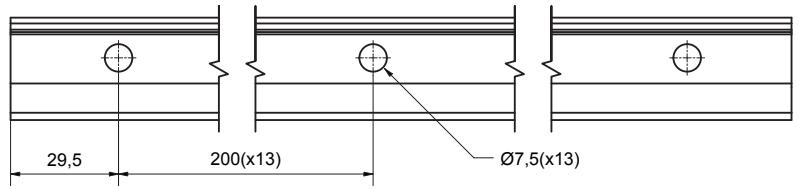

# ECOPHON HYGIENE PERFORMANCE™ CARE WALL A

2700x1200

**M610**

1 Ecophon Hygiene  
Performance Care Wall A

2. Connect Thinline profile

3. Connect Thinline corner

4. Installation screw,  
(select fastener according  
to wall material)

5. Connect Akusto Space bar, L=2550

Wooden plate

**c200-600mm**

Gypsum plate

**c200-400mm**

Concrete

**c200-600mm**

1