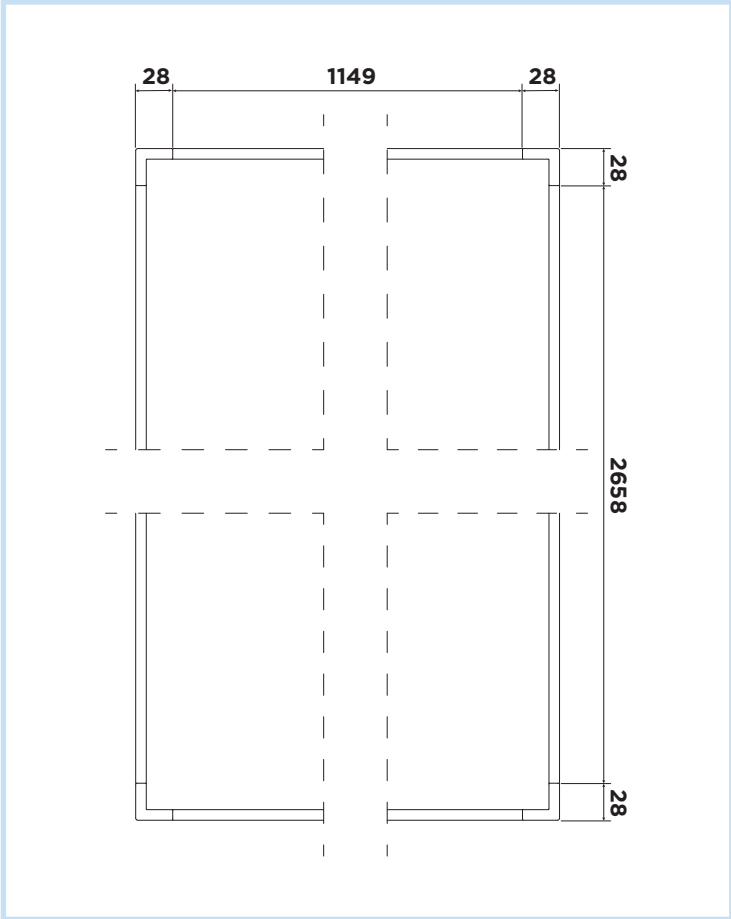

# ECOPHON HYGIENE PERFORMANCE™ CARE WALL A

2700x1200

**M610**

1 Ecophon Hygiene  
Performance Care Wall A

2. Connect Thinline profile

3. Connect Thinline corner

4. Installation screw,  
(select fastener according  
to wall material)

5. Connect Akusto Space bar, L=2550

Wooden plate

**c200-600mm**

Gypsum plate

**c200-400mm**

Concrete

**c200-600mm**

1

2

3

W-56

4