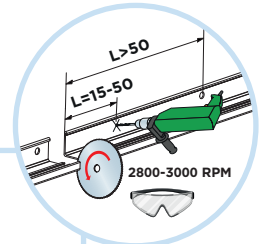

# ECOPHON HYGIENE PERFORMANCE™ CARE WALL A

2700x1200

**M610**

1 Ecophon Hygiene  
Performance Care Wall A

2. Connect Thinline profile

3. Connect Thinline corner

4. Installation screw,  
(select fastener according  
to wall material)

5. Connect Akusto Space bar, L=2550

Wooden plate

**c200-600mm**

Gypsum plate

**c200-400mm**

Concrete

**c200-600mm**

1