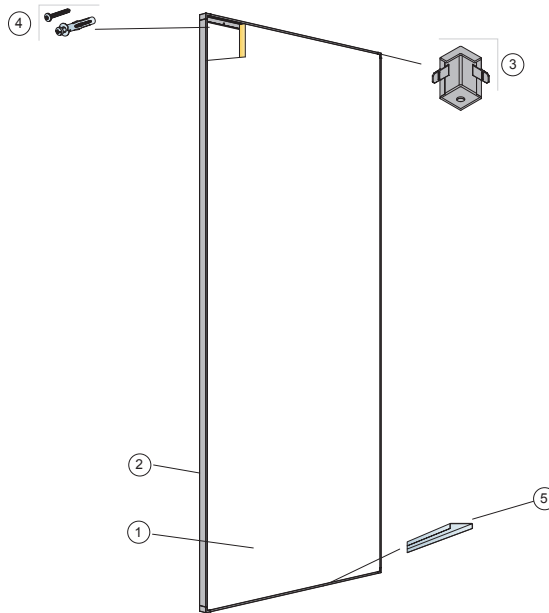

# ECOPHON HYGIENE PERFORMANCE™ CARE WALL A

2700x1200

**M610**

1 Ecophon Hygiene  
Performance Care Wall A

2. Connect Thinline profile

3. Connect Thinline corner

4. Installation screw,  
(select fastener according  
to wall material)

5. Connect Akusto Space bar, L=2550

Wooden plate

**c200-600mm**

Gypsum plate

**c200-400mm**

Concrete

**c200-600mm**

1