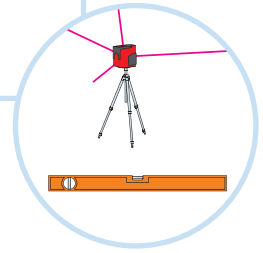

# ECOPHON HYGIENE PERFORMANCE™ CARE WALL A

2700x1200

**M610**

1 Ecophon Hygiene  
Performance Care Wall A

2. Connect Thinline profile

3. Connect Thinline corner

4. Installation screw,  
(select fastener according  
to wall material)

5. Connect Akusto Space bar, L=2550

Wooden plate

**c200-600mm**

Gypsum plate

**c200-400mm**

Concrete

**c200-600mm**

1