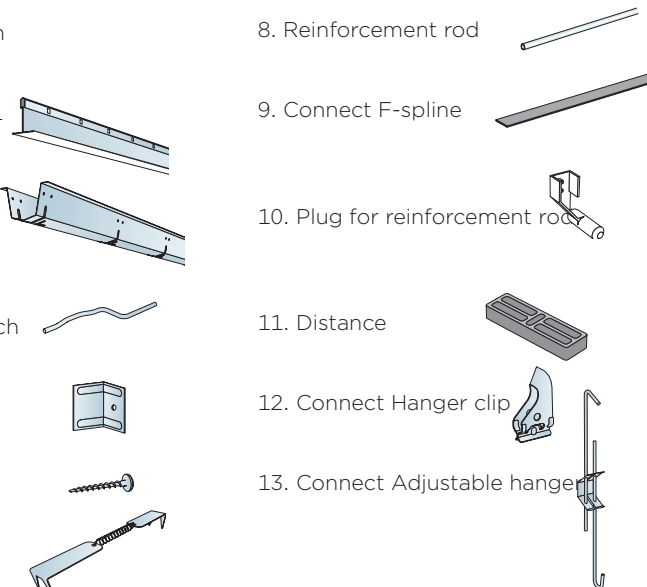

Ecophon Focus™ Fixiform Ds

M619
M620

1. Ecophon Focus Fixiform

2. Connect Main runner PL

3. Connect Space bar

4. Connect Space bar winch

5. Angle bracket Fixiform

6. Fixiform screw

7. Connect Hook

8. Reinforcement rod

9. Connect F-spline

10. Plug for reinforcement rod

11. Distance

12. Connect Hanger clip

13. Connect Adjustable hanger

Fixiform Ds/E 1200x600