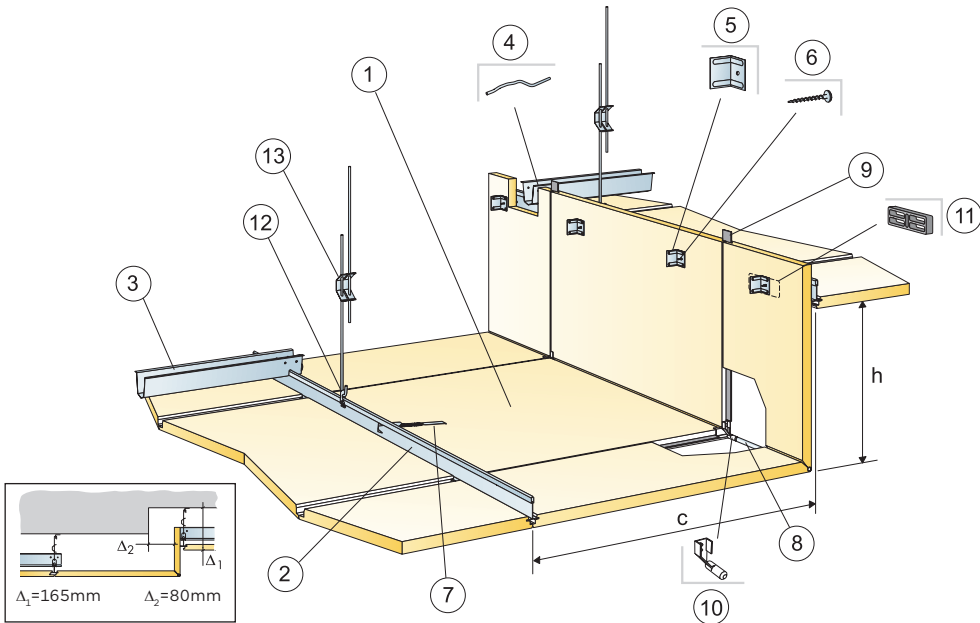

Ecophon Focus™ Fixiform Ds

M619
M620

1. Ecophon Focus Fixiform

2. Connect Main runner PL

3. Connect Space bar

4. Connect Space bar winch

5. Angle bracket Fixiform

6. Fixiform screw

7. Connect Hook

8. Reinforcement rod

9. Connect F-spline

10. Plug for reinforcement rod

11. Distance

12. Connect Hanger clip

13. Connect Adjustable hanger

Fixiform Ds/E 1200x600